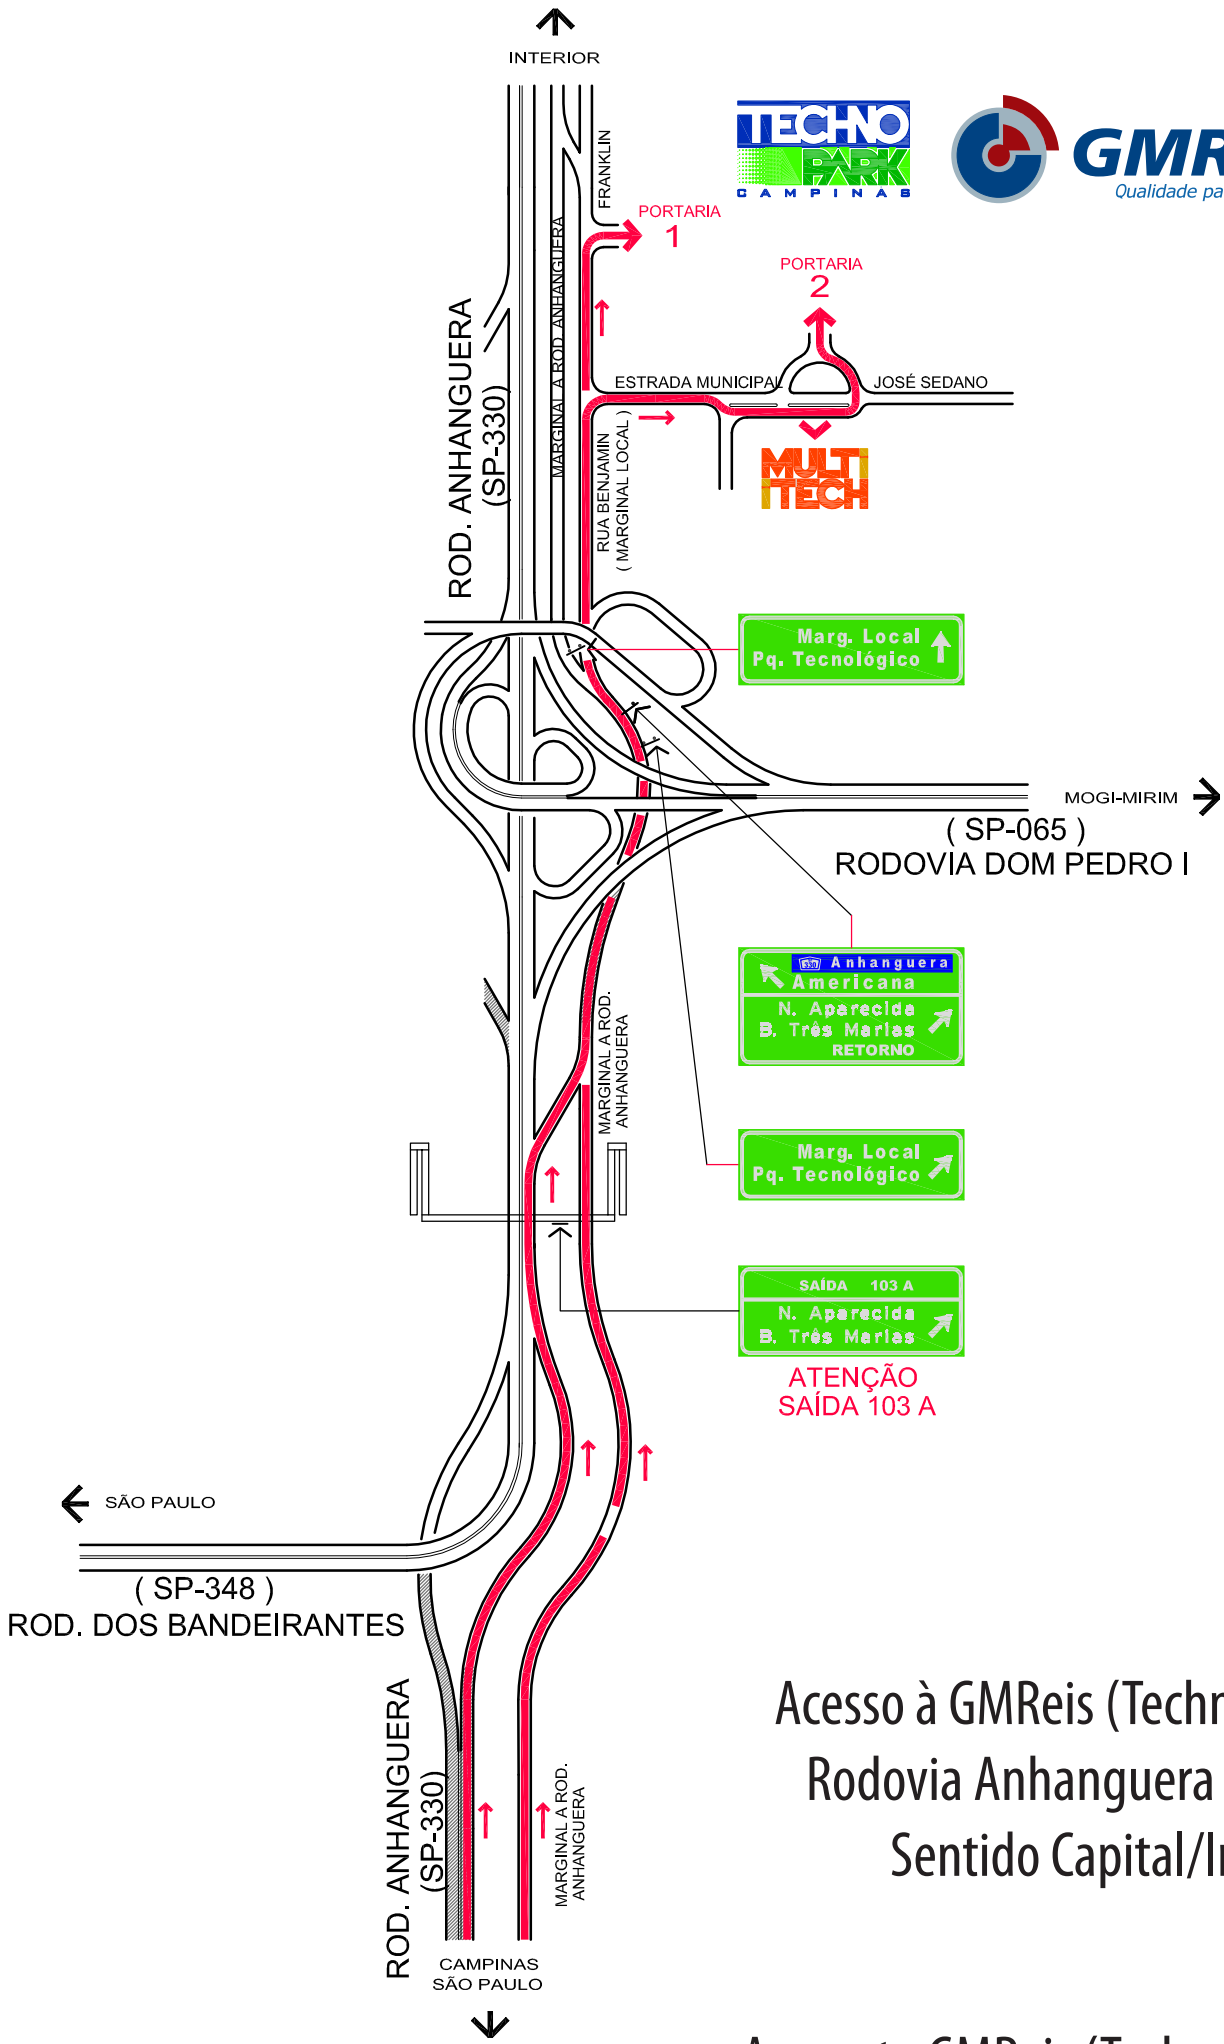

↑
INTERIOR

Acesso à GMReis (Techno Park) pela Rodovia Anhanguera e Marginal Sentido Capital/Interior

Access to GMReis (Techno Park) through Rodovia Anhanguera (SP 330 North)